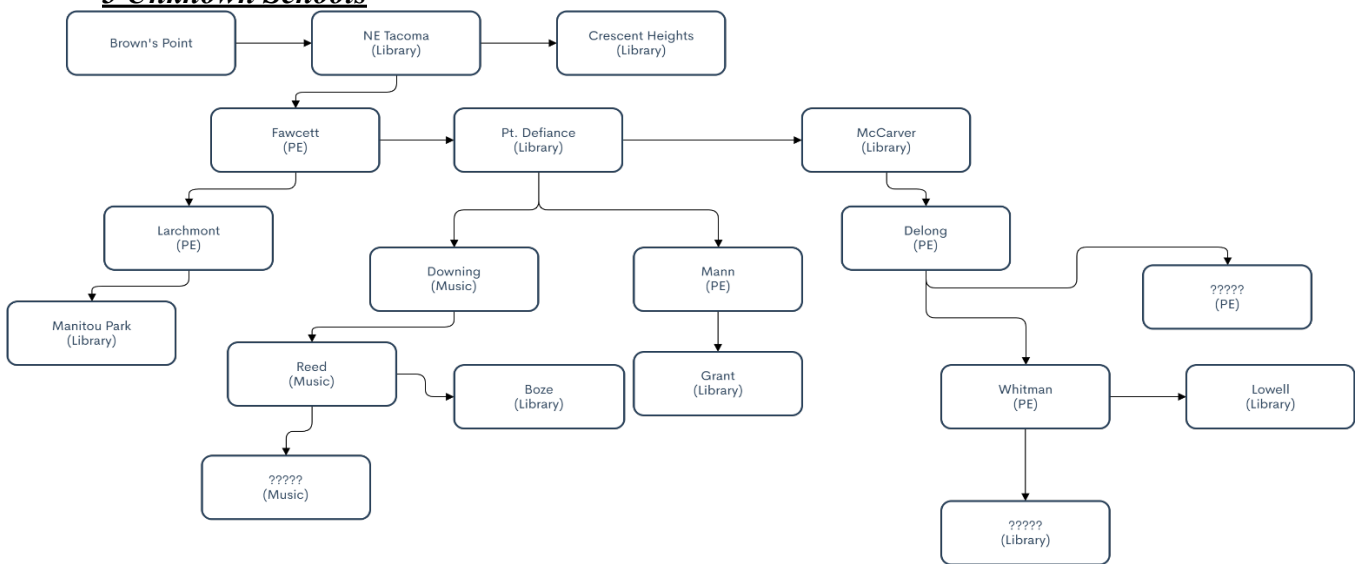

Schools Not Sharing Due to TOL or less than 1.0FTE positions:

- Birney
- Bryant
- Geiger
- Stafford (.8 Library vacant/could change)
- Sheridan
- Wainwright (1.0 Library vacant)
- Washington

Group 1

- Arlington
- Skyline
- **2 Unknown Schools**

Group 2

- Blix
- Edison
- Fern Hill
- Franklin
- Whittier
- **1 Unknown School**

Group 3

- Boze
- Brown's Point

- Crescent Heights
- Delong
- Downing
- Fawcett
- Grant
- Larchmont
- Lowell
- Manitou Park
- Mann
- McCarver
- NE Tacoma
- Pt. Defiance
- Reed
- Whitman
- **3 Unknown Schools**

Group 4

- Jefferson
- Lister
- Lyon
- Roosevelt
- Sherman
- Stanley
- **3 Unknown Schools**